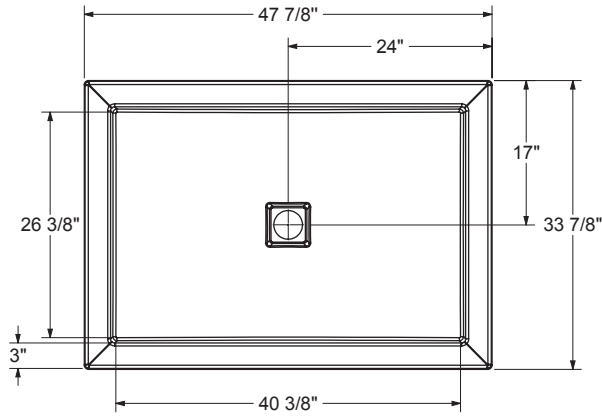

B3Square 4834

Model number:

420002

Dimensions: 48" x 34" x 4"

Installation:

Material: Acrylic

Standard Features:

- Acrylic rectangular shower base with square or round drain
- 3 in. threshold and smooth floor
- Center drain
- Chrome grid and drain included (ABS or PVC available)
- Grids also available in Dark Bronze or Brushed Nickel

B3Square 4834

Model number:

420002

Dimensions: 48" x 34" x 4"

Installation:

Material: Acrylic

DRAIN INCLUDED
ON B3 SQUARE ONLY

1" integrated tiling
flange (not shown)

This technical drawing is universal for every 4834 configuration.

Integrated tiling flange : 1" height x 1/4" thick (not shown)
Tiling flange position is determined by chosen configuration.

All dimensions are approximate. Structure measurements
must be verified against the unit to ensure proper fit.