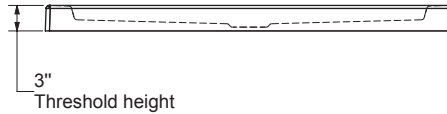

B3Square 4834

Model number:

420002

Dimensions: 48" x 34" x 4"

Installation:

Material: Acrylic

Standard Features:

- Acrylic rectangular shower base with square or round drain
- 3 in. threshold and smooth floor
- Center drain
- Chrome grid and drain included (ABS or PVC available)
- Grids also available in Dark Bronze or Brushed Nickel

B3Square 4834

Model number:

420002

Dimensions: 48" x 34" x 4"

Installation:

Material: Acrylic

DRAIN INCLUDED
ON B3 SQUARE ONLY

1" integrated tiling
flange (not shown)

This technical drawing is universal for every 4834 configuration.

Integrated tiling flange : 1" height x 1/4" thick (not shown)
Tiling flange position is determined by chosen configuration.

All dimensions are approximate. Structure measurements
must be verified against the unit to ensure proper fit.